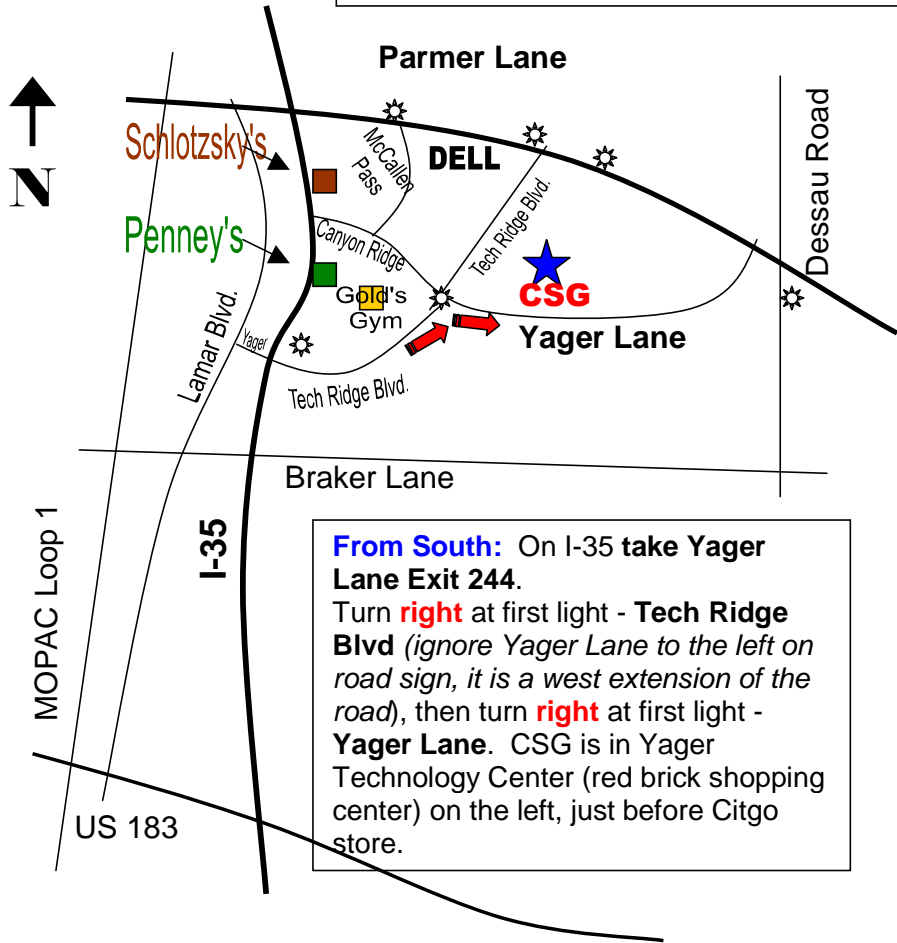

Cathedral Stained Glass
 1006-B East Yager Lane
 834-8057

From North: On I-35 take **Parmer Lane Exit 245**. Continue straight through Parmer stoplight on access road. Turn **left** at **Tech Ridge Blvd overpass** (ignore Yager Lane to the right on road sign, it is a west extension of the road). Turn **right** at first light - **Yager Lane**. CSG is in Yager Technology Center (red brick shopping center) on the left, just before Citgo store.

From South: On I-35 take **Yager Lane Exit 244**. Turn **right** at first light - **Tech Ridge Blvd** (ignore Yager Lane to the left on road sign, it is a west extension of the road), then turn **right** at first light - **Yager Lane**. CSG is in Yager Technology Center (red brick shopping center) on the left, just before Citgo store.